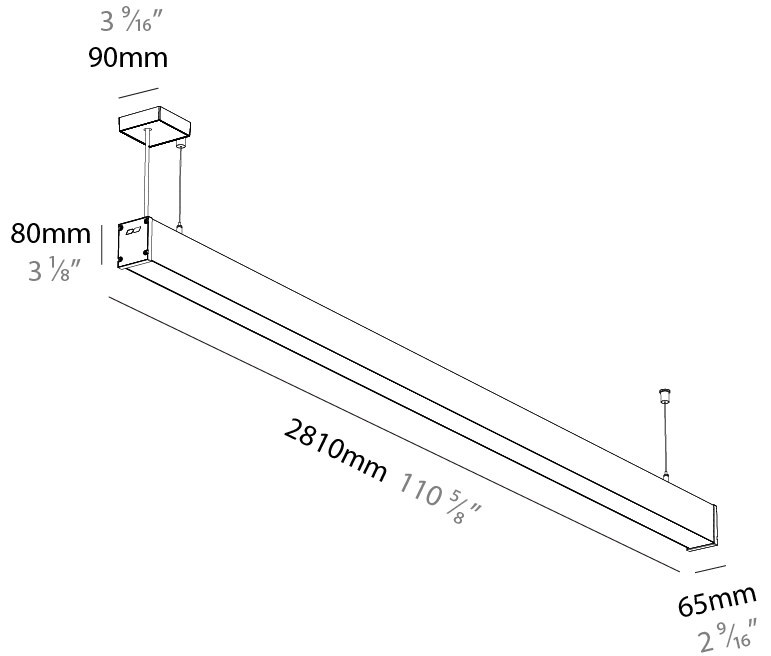

GENERAL

Series: Slider Straight IP54
Partner: Prolicht
Division: Architectural
Installation: Suspension
Product Type: Linear Profiles
Mounting Location: Ceiling
Light Distribution: Direct

PHYSICAL

Shape: Rectangle
Length (mm): 2810
Length (in): 110 ⁵/₈
Width (mm): 65
Width (in): 2 ⁹/₁₆
Height (mm): 80
Height (in): 3 ¹/₈
Weight (kg): 4.100

Diffuser: Diffuser - Opal, Micro-prism, Clear Micro-prism , Glare Control, Wallwasher Right, Wallwasher Left, Wallwash Double Asymetric

Fixture Finish: SSR / BKV / CWI / CRY / HAB / UFT / ITA / RUA / FTG / MYG / LOD / PUS / FRO / FUP / KIA / POP / BLS / SPG / MEY / GOH / CHC / COM / ABZ / JAG / OBR / MOS / ROR

Fixture Material: Aluminum Die Cast
Cable Details: 2,000mm/78 3/4" or 6,000mm/236 1/4" Transparent Cable

ELECTRICAL

Lamp Type: LED (Zhaga Standard)
Input Wattage (W): 60
Total Output Wattage (W): 54.5
Dimming: Non-Dimmable
Driver Included: No
Driver Location: Remote
Driver Class: Class 2
Input Voltage (V): 120
Upon Request: DALI Dimming, MATTER Dimming

LED

Color Temperature (°K): 2700 / 3000 / 3500 / 4000
Max. Delivered Lumen (lm): 6195 - 8613
Nominal Lumen (lm): 9560 - 9980
CRI: >90 CRI
Lamp Life (hrs): 50000

OPTICAL

RATINGS AND CERTIFICATIONS

Certified By: Certified for North American Standards
IP rating: IP54